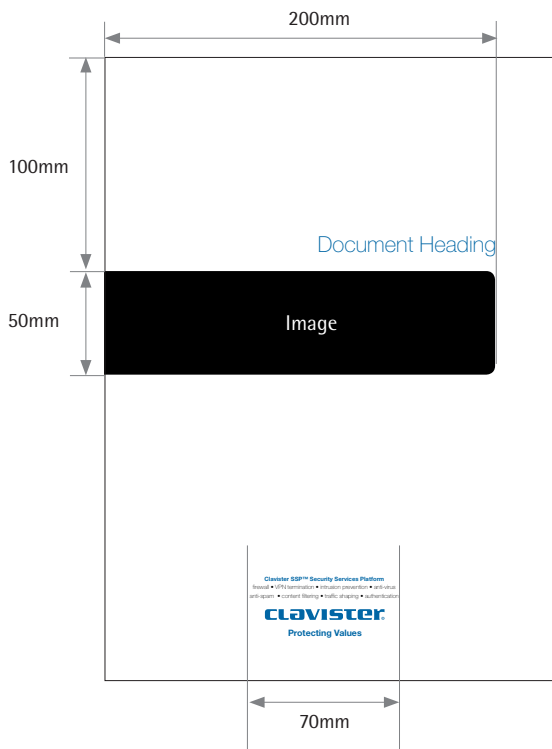

Clavister Layout Guide

Clavister document first pages

An image with a width of 200mm and 50 mm height is positioned 100mm from the top of the page. The image has 4,5mm rounded corner on the right side of the image. SSP & Slogan logotype centered at the bottom of the page.