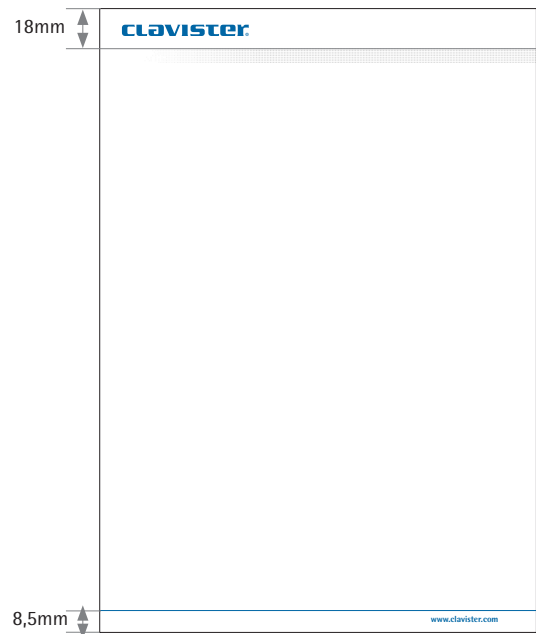

Clavister document internal pages